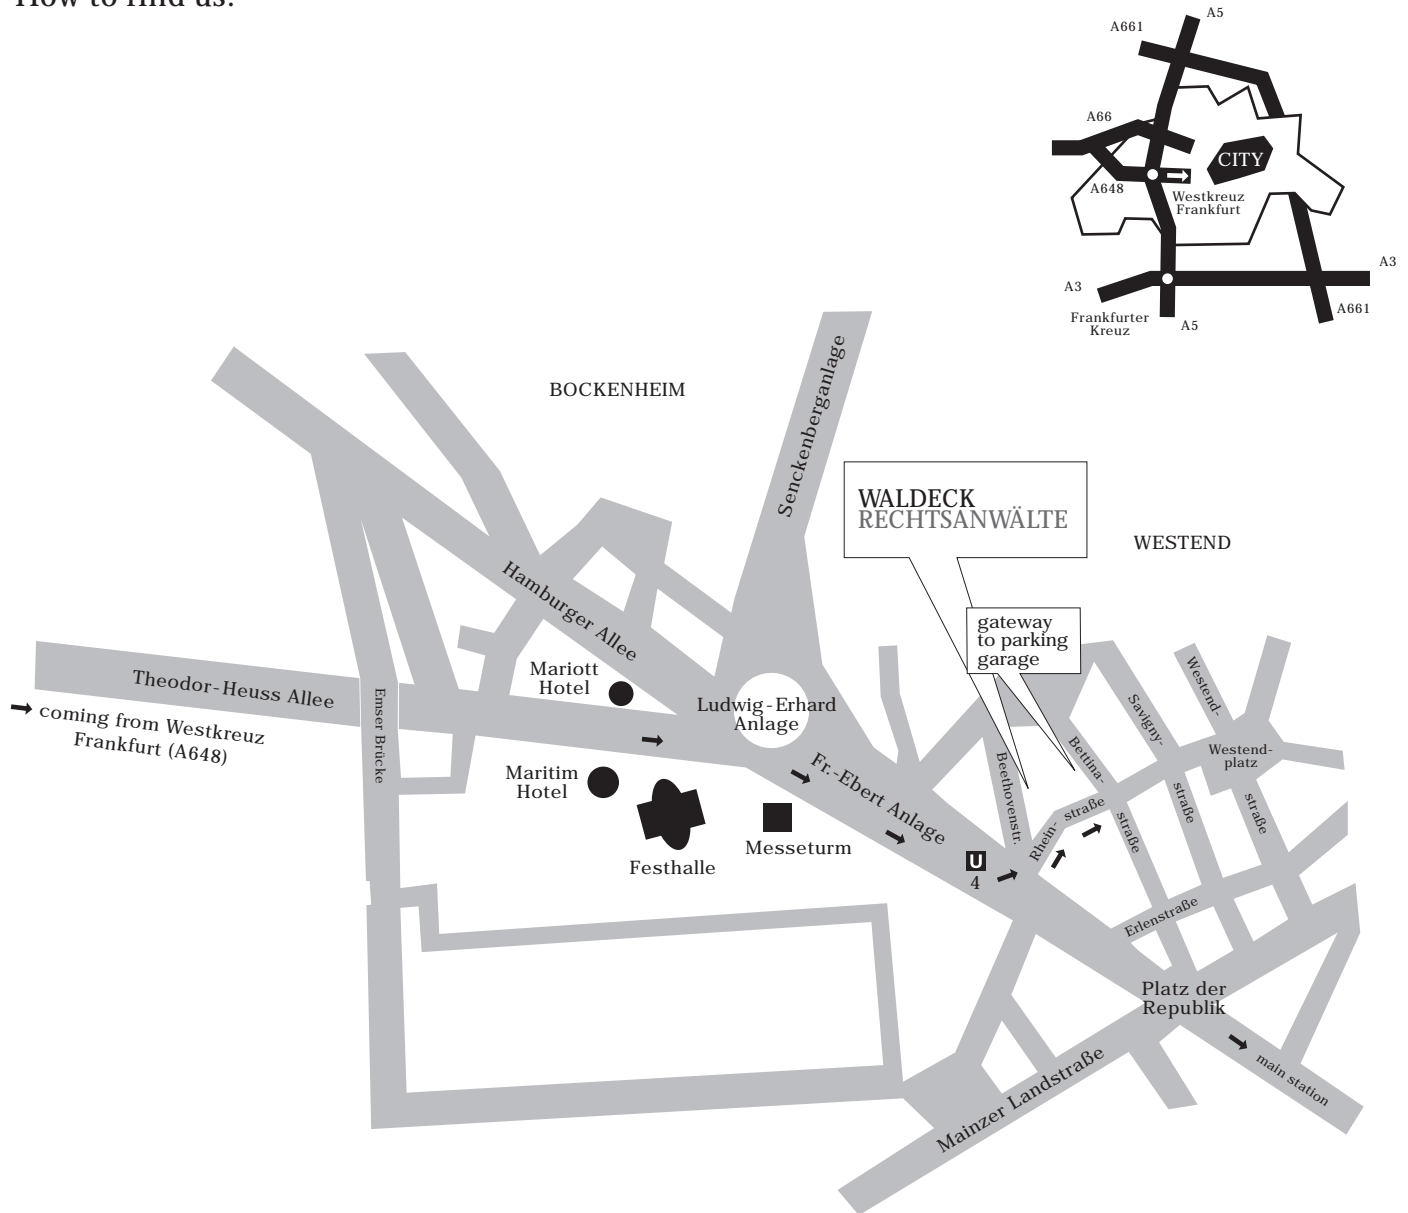

How to find us:

by underground no. U4 from main station to stop
"Festhalle/Messe" (Trade Fair)

gateway to parking garage: Bettinastraße 53 – 55

Waldeck Rechtsanwälte
Partnerschaftsgesellschaft

Beethovenstraße 12–16
D - 60325 Frankfurt am Main
Telefon: +49.69.907 47-0
Telefax: +49.69.907 47-100